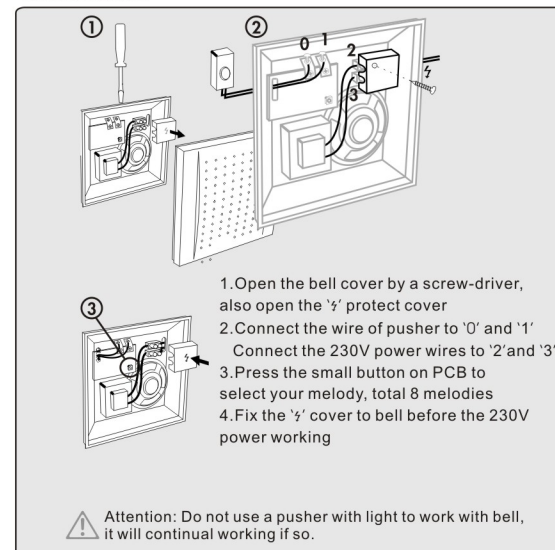

- Powered direct to 230V AC-transformer integer
- Dimension: 127*127*34mm
- Melody: 8
- Sound volume 80dB/m
- Work with the pusher without lighting

Installation

Manual de instrucciones | 5

recyclable pack
86%
recycled card